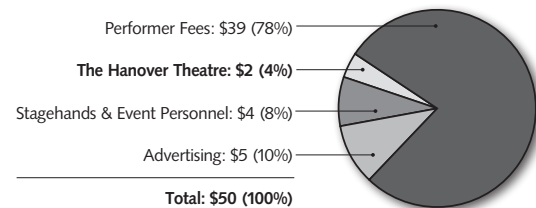

Where do your ticket dollars go?

As ticket sales cover only a percentage of the theatre's operating budget, **membership is critical to our ability to continue to feature world-class performing arts in a magnificent historic setting.** Most importantly, your membership is a wonderful way to show your support for The Hanover Theatre — the newest cultural jewel in central Massachusetts.

Your membership matters!

Experience the New Worcester

Use your membership card to experience the new Worcester. As a member of The Hanover Theatre for the Performing Arts you receive **early access** to a wide range of performances like Broadway musicals, concerts, comedy and family shows. Plus you also **save money** and **help support the theatre** all at the same time!

Choose a level of membership that works best for you. From Basic Membership to our Franklin Square Society, the theatre offers a wide range of membership opportunities that will meet your needs and make you an integral part of The Hanover Theatre family!